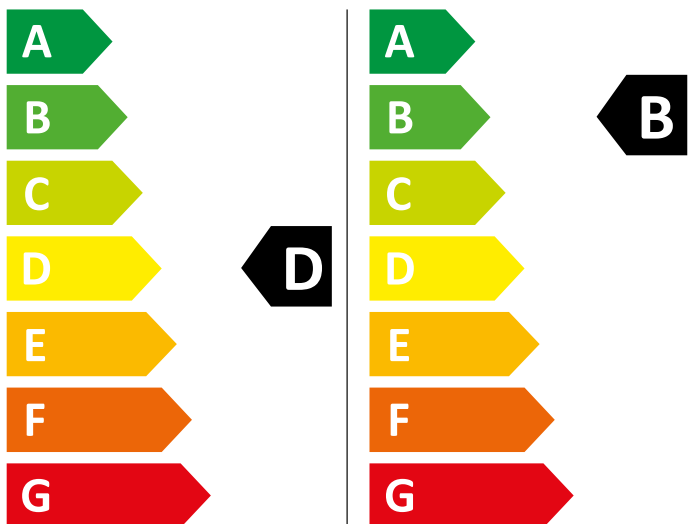

ENERG

WHIRLPOOL

BI WDWG 861485 EU

307 kWh/100

55 kWh/100

6,0 kg

8,0 kg

65 L